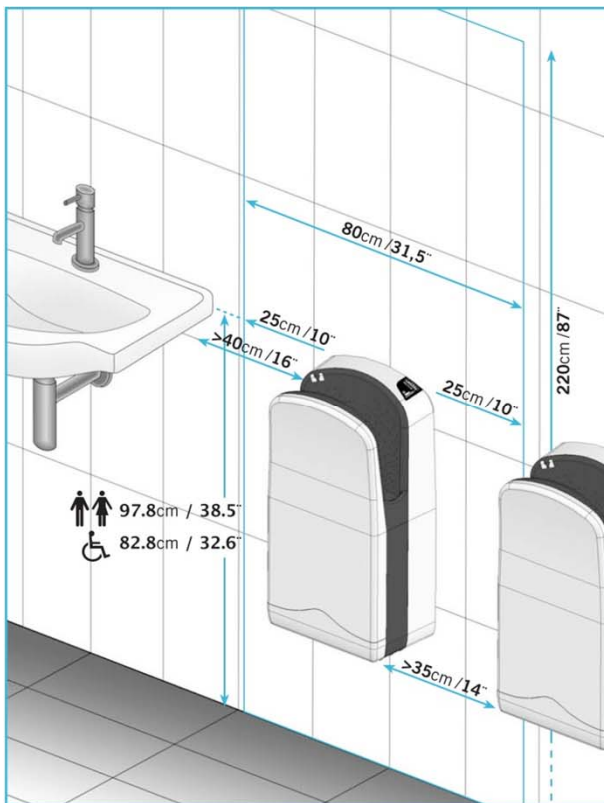

Краткое описание

Скоростная сушилка для рук Triblade Nofer имеет мощный двигатель, 1760 W . Корпус из ABS пластика может быть покрашен в любой цвет. Размеры: 617 высота x 300 ширина x 195 глубина (мм).

01305.TRI-BLADE.C

01851.W

01861.W

TECHNICAL DRAWING

Dimensions in mm.

INSTALLATION

In toilet areas with a high frequency use, the recommendation is to install one hand dryer for each toilet. In toilet areas with a lower frequency of use, the recommendation is to install one hand dryer for every two sinks or two dryers for every three washbasins. Installation should be as shown in pictures both for standard or adapted bathrooms.