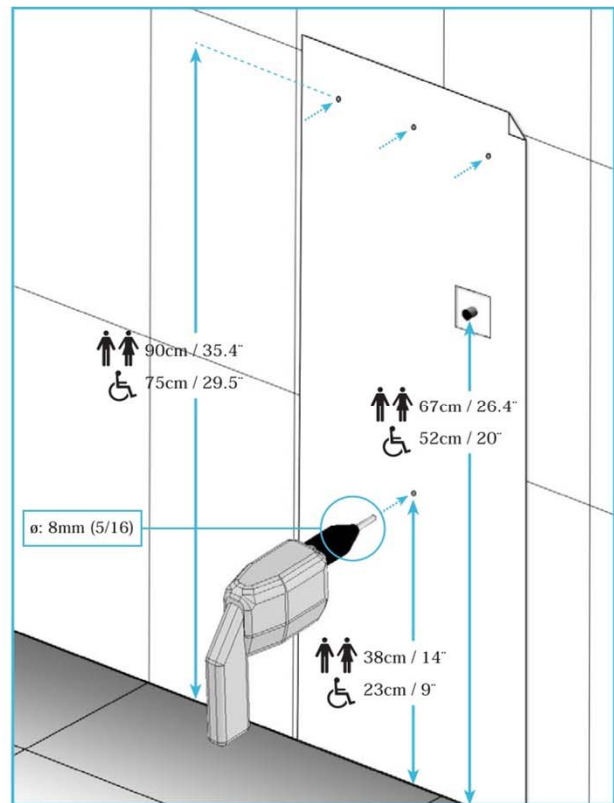

01305.TRI-BLADE.C

01851.W

01861.W

TECHNICAL DRAWING

Dimensions in mm.

INSTALLATION

In toilet areas with a high frequency use, the recommendation is to install one hand dryer for each toilet. In toilet areas with a lower frequency of use, the recommendation is to install one hand dryer for every two sinks or two dryers for every three washbasins. Installation should be as shown in pictures both for standard or adapted bathrooms.